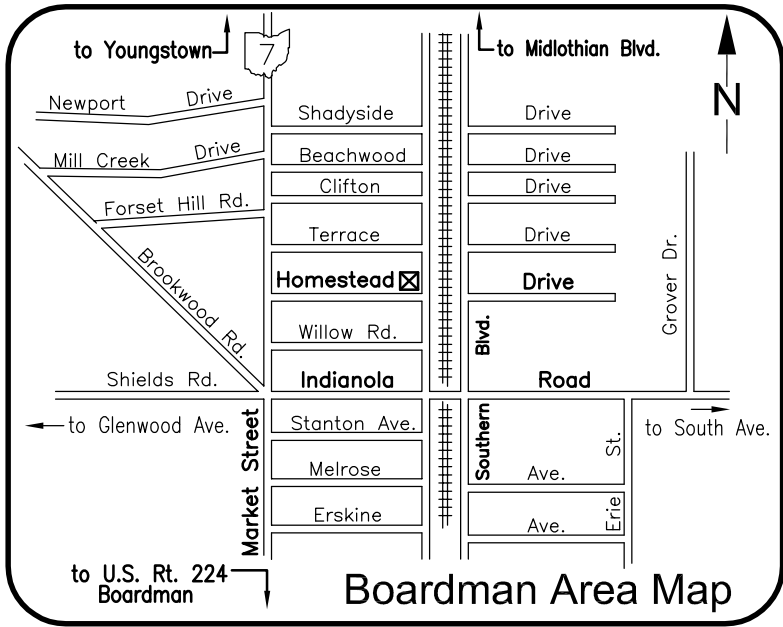

Good Hope Lutheran Church

98 Homestead Drive - Boardman, Ohio 44512
 Voice (330) 782-8109 Fax (330) 782-8080

Visit us at www.GoodHopeBoardman.org

AKRON & WEST:

Take I-76 East (the road becomes I-80). Take the I-680 ramp (Exit 224B-on the right) towards Youngstown and Poland. Take Exit 9A to Midlothian Blvd./625 West. Head West 1.5 miles on Midlothian Blvd. to the railroad tracks (7th set of traffic lights). Cross the tracks and make an immediate left onto Southern Blvd. Good Hope is located on the right 0.80 miles down, at the corner of Homestead Drive and Southern Blvd.

CLEVELAND:

Take the Ohio Turnpike East to Youngstown. Take Exit 218 towards I-80/I-76. Keep left to stay on the ramp towards I-80 East/Youngstown. At Exit 224B take the right ramp onto I-680 towards Youngstown. Take Exit 9A Midlothian Blvd./625 West. Head West 1.5 miles on Midlothian Blvd. to the railroad tracks (7th set of traffic lights). Cross the tracks and make an immediate left onto Southern Blvd. Good Hope is located on the right 0.80 miles down, at the corner of Homestead Drive and Southern Blvd.

WARREN & NORTH:

Go South on Route 11 and continue past I-80. Take I-680 South towards Poland. Take Exit 9A Midlothian Blvd./625 West. Head West 1.5 miles on Midlothian Blvd. to the railroad tracks (7th set of traffic lights). Cross the tracks and make an immediate left onto Southern Blvd. Good Hope is located on the right 0.80 miles down, at the corner of Homestead Drive and Southern Blvd.

SOUTH:

From Route 11 and points South, take the Exit for Route 224/Canfield and Poland. Turn right onto Route 224 and continue 4.5 miles East to Southern Blvd. (*just past the southern park mall on the right*). Turn left immediately before the railroad tracks onto Southern Blvd. Go North 1.7 miles. Good Hope is located 2 blocks beyond the 2nd traffic light on the corner of Homestead Drive and Southern Blvd.