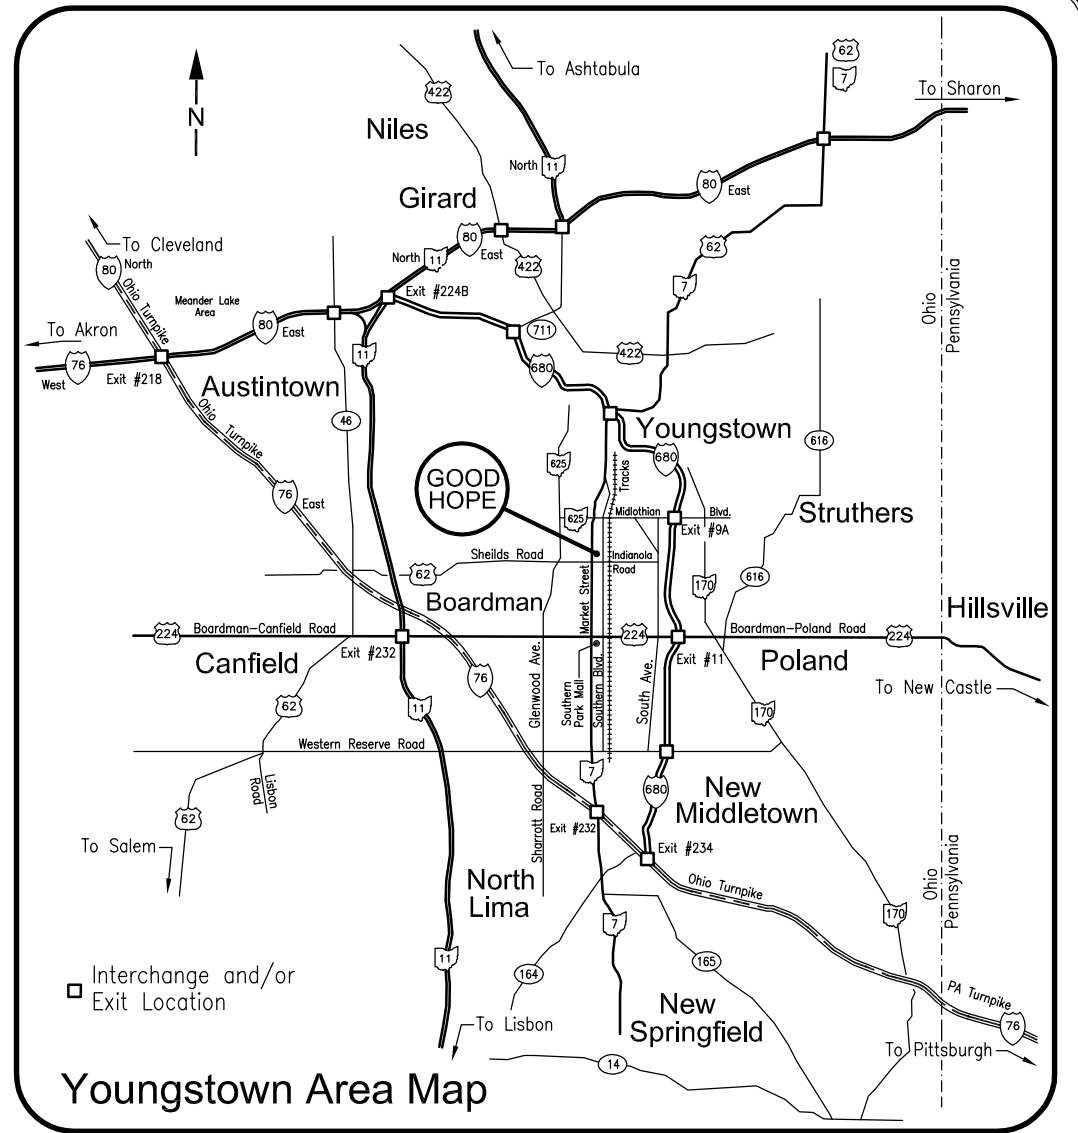

CLEVELAND:

Take the Ohio Turnpike East to Youngstown. Take Exit 218 towards I-80/I-76. Keep left to stay on the ramp towards I-80 East/Youngstown. At Exit 224B take the right ramp onto I-680 towards Youngstown. Take Exit 9A Midlothian Blvd./625 West. Head West 1.5 miles on Midlothian Blvd. to the railroad tracks (7th set of traffic lights). Cross the tracks and make an immediate left onto Southern Blvd. Good Hope is located on the right 0.80 miles down, at the corner of Homestead Drive and Southern Blvd.

WARREN & NORTH:

Go South on Route 11 and continue past I-80. Take I-680 South towards Poland. Take Exit 9A Midlothian Blvd./625 West. Head West 1.5 miles on Midlothian Blvd. to the railroad tracks (7th set of traffic lights). Cross the tracks and make an immediate left onto Southern Blvd. Good Hope is located on the right 0.80 miles down, at the corner of Homestead Drive and Southern Blvd.

SALEM:

From Salem follow US-62 to Route 224/Canfield. Turn right onto US-224 (E. Main St.) go past Route 11 and continue 4.5 miles East to Southern Blvd. (*just past the southern park mall on the right*). Turn left immediately before the railroad tracks onto Southern Blvd. Go North 1.7 miles. Good Hope is located 2 blocks beyond the 2nd traffic light on the corner of Homestead Drive and Southern Blvd.

SOUTH:

From Route 11 and points South, take the Exit for Route 224/Canfield and Poland. Turn right onto Route 224 and continue 4.5 miles East to Southern Blvd. (*just past the southern park mall on the right*). Turn left immediately before the railroad tracks onto Southern Blvd. Go North 1.7 miles. Good Hope is located 2 blocks beyond the 2nd traffic light on the corner of Homestead Drive and Southern Blvd.